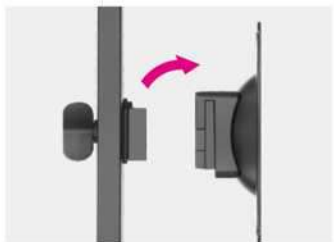

## Spring Assisted Sit-Stand Workstations

With a minimalist form factor and an eye of detail

- Screen Size 17"-32"
- Mount Rated 1-9kg/2.2-19.8lbs
- Keyboard Rated 1kg/2.2lbs
- Tilt Range +10° ~ -10°
- Swivel Range +10° ~ -10°
- Screen Rotation 360°
- Cable Management
- VESA Compatible 75x75 100x100

**Detachable VESA Plate** for easy installation.

**2x3.0 USB Ports** for fast data transmission and charge.

**Foldable Keyboard Tray** saves space when not in use.

**Quick-to-Assemble Joints** smooth insertion for easy installation.