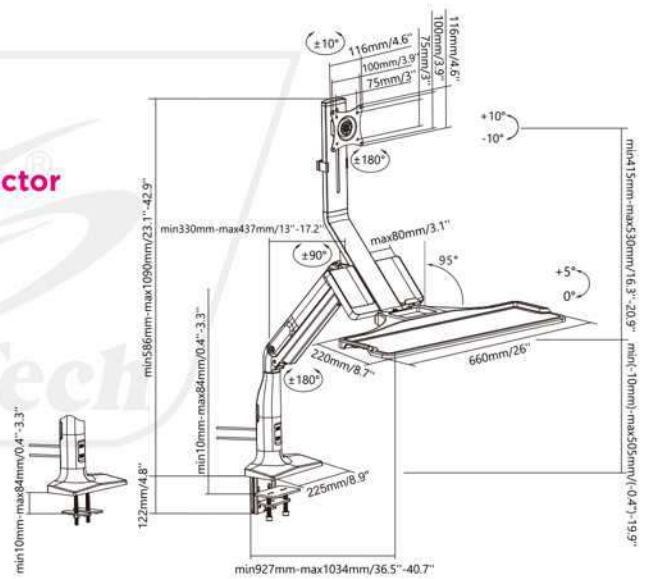

# SHS21-C01

## Spring Assisted Sit-Stand Workstations

With a minimalist form factor and an eye of detail

- Screen Size 17"-32"
- Mount Rated 1-9kg/2.2-19.8lbs
- Keyboard Rated 1kg/2.2lbs
- Tilt Range +10° ~ -10°
- Swivel Range +10° ~ -10°
- Screen Rotation 360°
- Cable Management
- VESA Compatible 75x75 100x100

**Detachable VESA Plate** for easy installation.

**2x3.0 USB Ports** for fast data transmission and charge.

**Foldable Keyboard Tray** saves space when not in use.

**Quick-to-Assemble Joints** smooth insertion for easy installation.